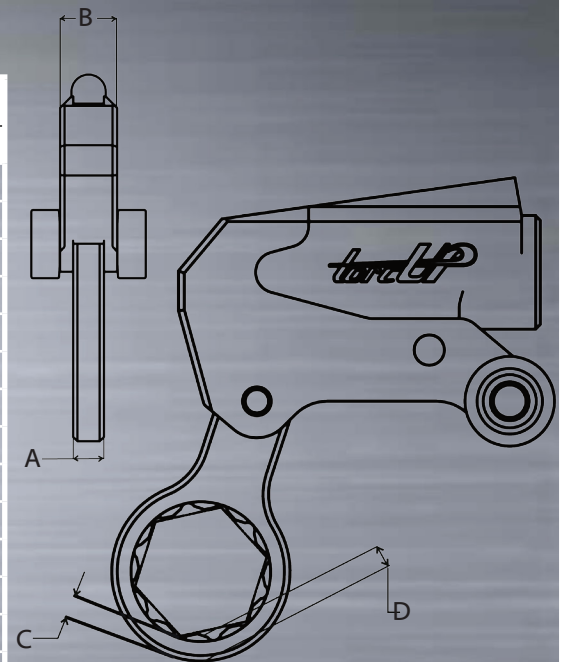

torquUP
**SPANNING EVEN
THE TIGHTEST GAPS**

TX SPANNER WRENCHES

SX

TX SERIES SPANNER WRENCHES WHEN SPACE MATTERS

TX-2 Series (in)		A Width 0.674	B Width 1.250	C Width 0.340
Spanner	Hex Size	D Width		
TX-2SWB104	1 1/4"	0.443		
TX-2SWB107	1 7/16"	0.459		
TX-2SWB110	1 5/8"	0.474		
TX-2SWB113	1 13/16"	0.489		
TX-2SWB200	2"	0.504		
TX-2SWB203	2 3/16"	0.520		
TX-2SWB206	2 3/8"	0.534		
TX-2SWB209	2 9/16"	0.550		

TX-2 Series (mm) con't		
Spanner	Hex Size	D Width
TX-2SWB60M	60mm	0.538
TX-2SWB65M	65mm	0.522

TX-2 Series (mm)		A Width 17.12	B Width 31.75	C Width 8.64
Spanner	Hex Size	D Width		
TX-2SWB32M	32mm	0.447		
TX-2SWB36M	36mm	0.461		
TX-2SWB41M	41mm	0.477		
TX-2SWB46M	46mm	0.493		
TX-2SWB50M	50mm	0.492		
TX-2SWB55M	55mm	0.504		

TX-4 Series (in)			A Width 0.875	B Width 1.626	C Width 0.500
Spanner	Hex Size	D Width			
TX-4SWB104	1 1/4"	0.603			
TX-4SWB107	1 7/16"	0.619			
TX-4SWB110	1 5/8"	0.634			
TX-4SWB113	1 13/16"	0.649			
TX-4SWB200	2"	0.664			
TX-4SWB203	2 3/16"	0.680			
TX-4SWB206	2 3/8"	0.694			
TX-4SWB209	2 9/16"	0.710			
TX-4SWB212	2 3/4"	0.725			
TX-4SWB215	2 15/16"	0.740			
TX-4SWB302	3 1/8"	0.754			

TX-8 Series (mm)			A Width 28.07	B Width 51.97	C Width 15.52
Spanner	Hex Size	D Radius			
TX-8SWB50M	50mm	0.775			
TX-8SWB55M	55mm	0.793			
TX-8SWB60M	60mm	0.809			
TX-8SWB65M	65mm	0.823			
TX-8SWB70M	70mm	0.839			
TX-8SWB75M	75mm	0.856			
TX-8SWB80M	80mm	0.871			
TX-8SWB85M	85mm	0.887			
TX-8SWB90M	90mm	0.902			
TX-8SWB95M	95mm	0.918			
TX-8SWB100M	100mm	0.932			
TX-8SWB105M	105mm	0.951			
TX-8SWB110M	110mm	0.965			
TX-8SWB115M	115mm	0.981			
TX-8SWB120M	120mm	0.994			